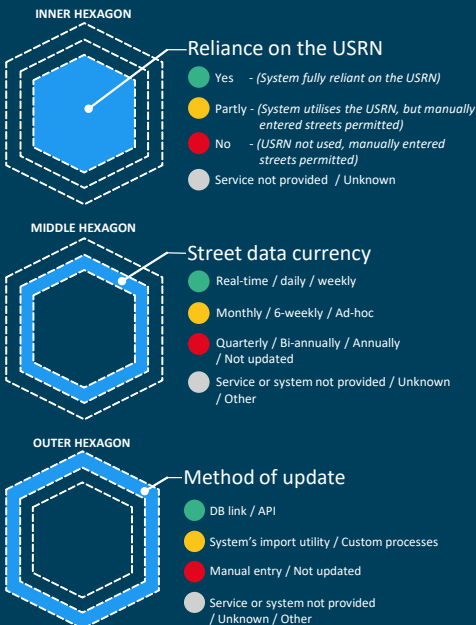

Example City Council

Key

Integration scores vs national averages

Data source: GeoPlace Improvement Schedule questionnaire response 2024/25.
 Please note, other authority systems may be integrated but are not captured in the questionnaire.