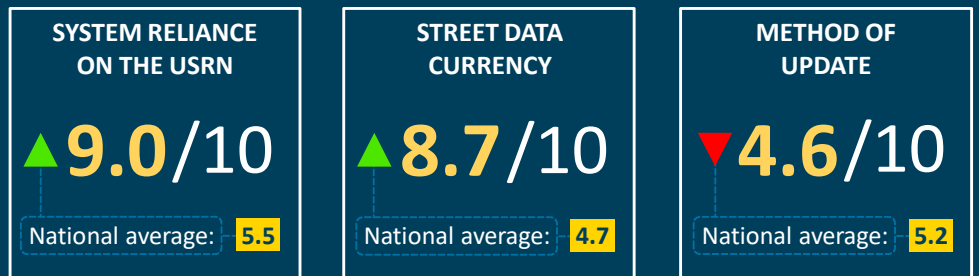

Example City Council

Key

Integration scores vs national averages

Data source: GeoPlace Improvement Schedule questionnaire response 2024/25.
 Please note, other authority systems may be integrated but are not captured in the questionnaire.