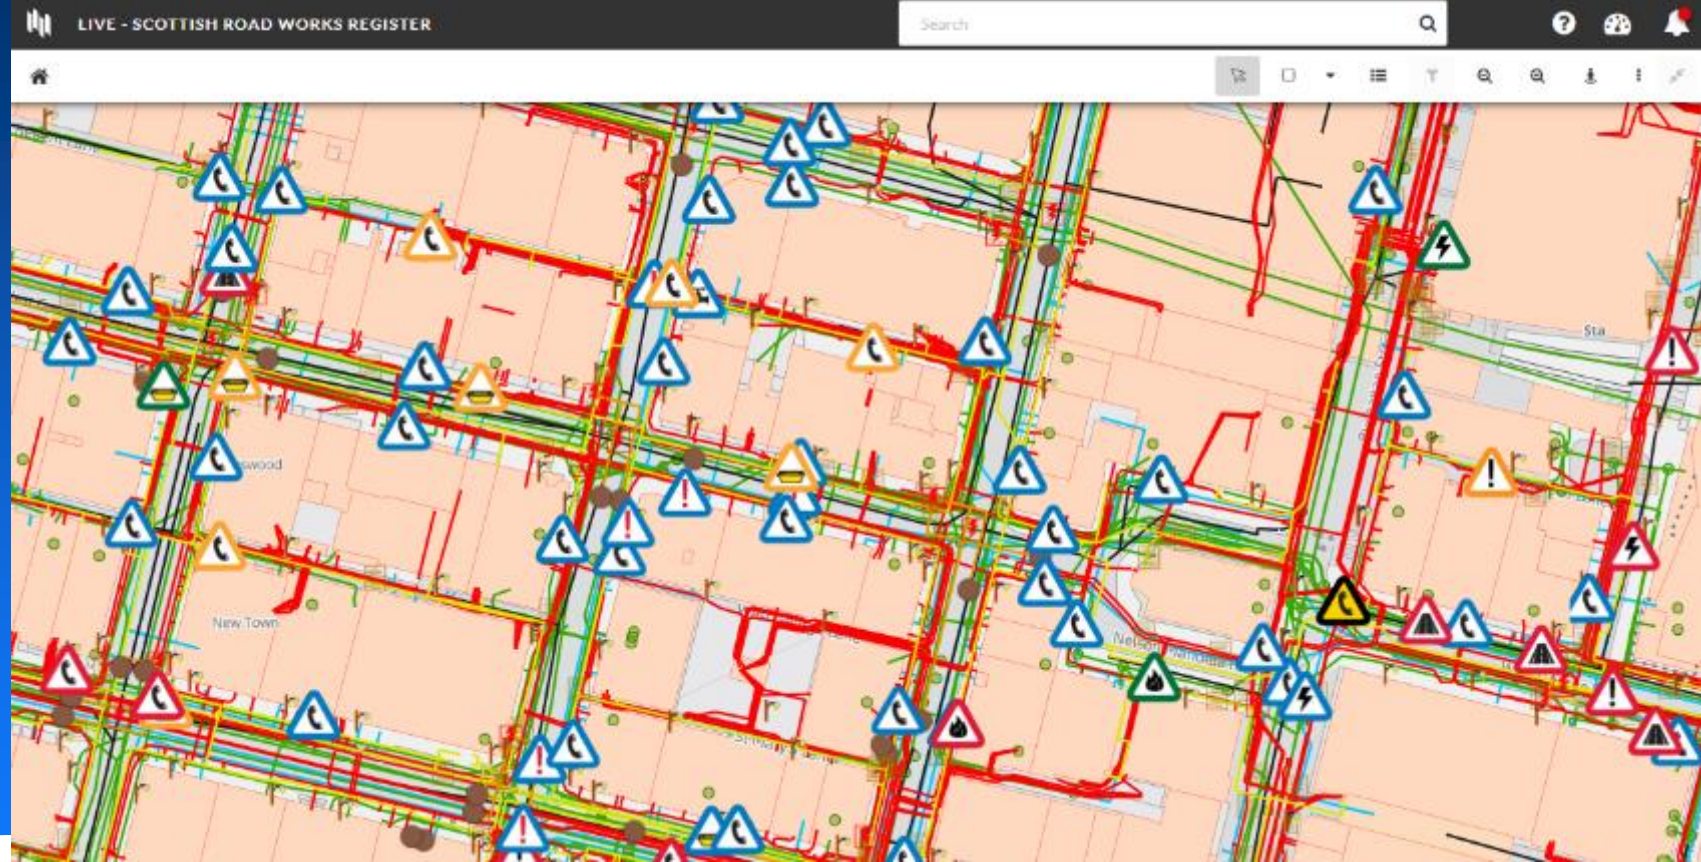

# Road works data sources

- Scottish Road Works Register
- VAULT data layer
- National Coring programme
- Emerging data sources

# Managing demand – VAULT/SRWR

# Emerging data sources

IS  
Improvement  
Service

Log in Register

HOME PREVIEW DATASETS SUBMIT DATA ABOUT

**Spatial Hub**

The Source of  
Scottish Local Government  
Spatial Data

Search for dataset