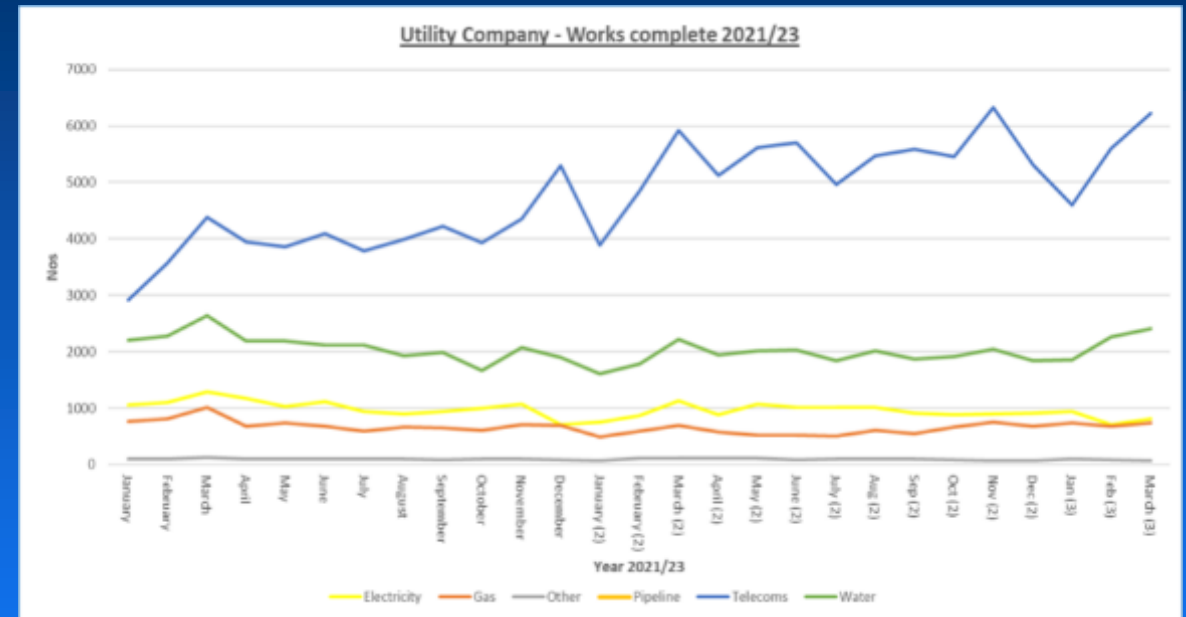

# Managing demand – VAULT/SRWR