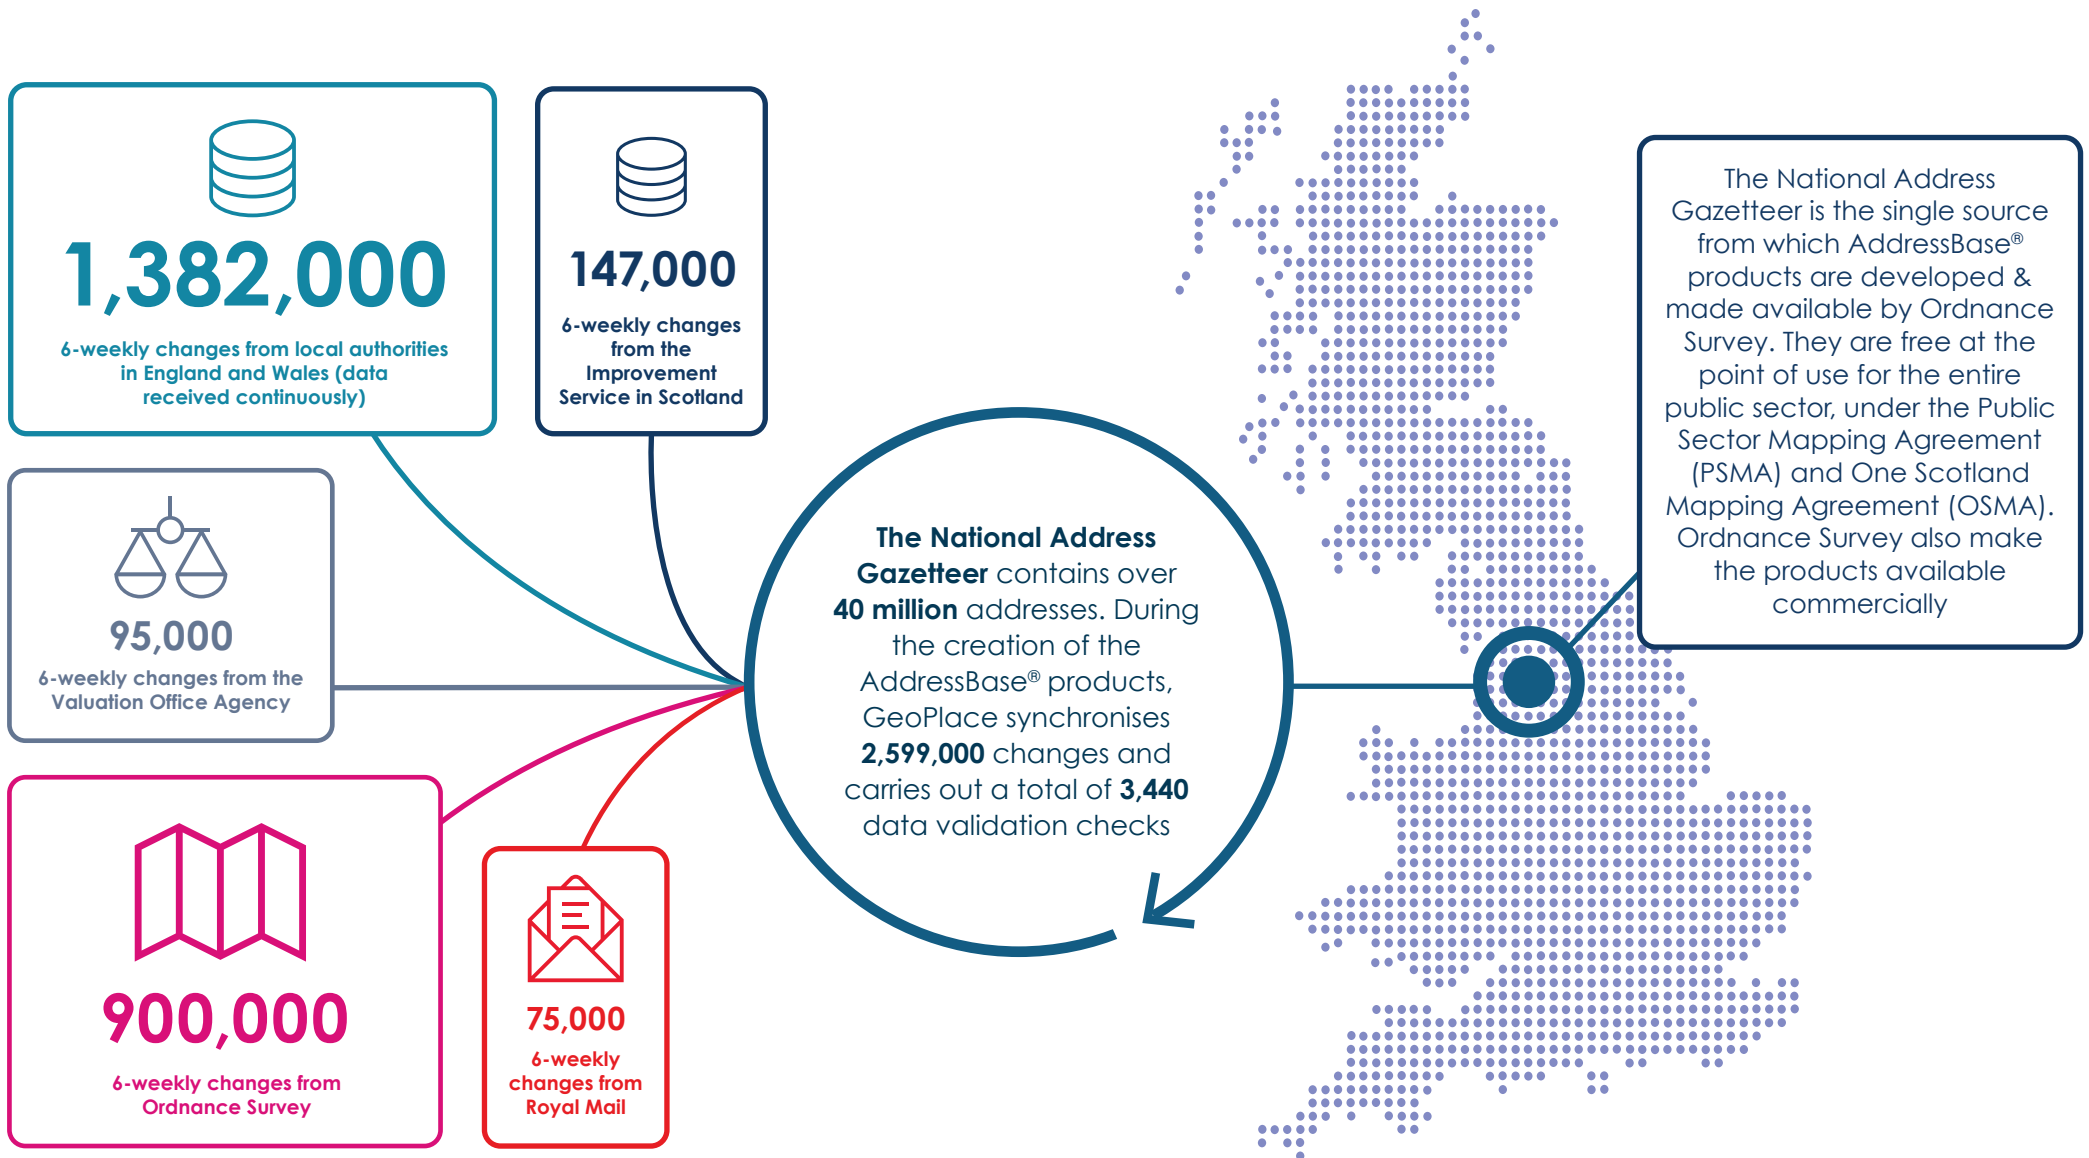

# Data sources and change intelligence for the National Address Gazetteer infrastructure

GeoPlace: managing the definitive index of addresses and streets for Great Britain

GeoPlace® is a public sector limited liability partnership between the Local Government Association (LGA) and Ordnance Survey